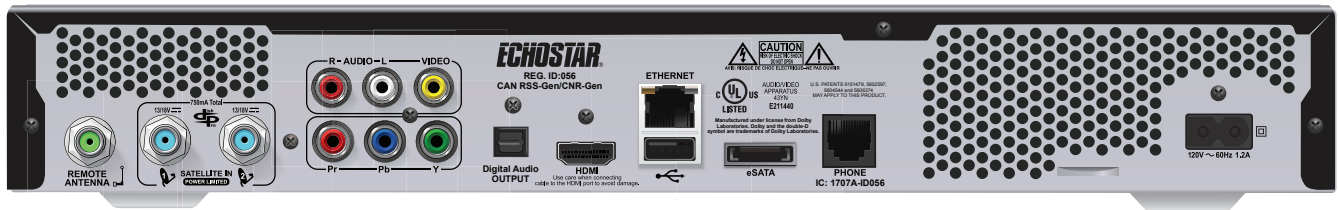

9400

HD Dual-Tuner Satellite Receiver

AN ADVANCED HIGH-DEFINITION dual-tuner satellite receiver for one HDTV with an integrated personal video recorder.

Features

- View High-Definition (HD), Standard-Definition (SD) programming and MPEG-2, MPEG-4 programming
- Personal Video Recorder (PVR)
- Two HD/SD satellite tuners
- One independent TV supported — TV1 HD/SD
- Two USB 2.0 ports
- IR blast and receive
- Name-based recording
- Dolby Digital surround sound compatible
- Recorded events management
- HDMI digital audio/video output
- On-screen Caller ID with history
- Ethernet port
- On-screen Caller ID with history
- Software upgradeable via satellite
- Optional External Hard Drive (EHD) connectivity adding additional PVR storage capability
- Up to 9-day Picture-In-Guide with optional widescreen 3-hour format Electronic Program Guide (EPG)
- Favorites Lists
- Parental Controls
- Closed-caption support
- Optional UHF remote control

Note: Some features may require additional fees or subscriptions

9400 – HD Dual-Tuner Satellite Receiver

Technical Specifications

Hardware

MPEG-2 and MPEG-4:	Yes
Number of Satellite Tuners:	2
Picture-In-Picture:	No
High-Definition (HD):	Yes
Display Resolutions:	TV1 480i60 480p60, 720p60, 1080i60, 1080p24
PVR Recording Capacity:	Yes
TVs Supported:	1

Software

Electronic Program Guide:	Up to 9 days
---------------------------	--------------

Connections

Satellite Input:	2
HDMI Digital A/V Output:	1
HD Component (YPbPr) Output:	1
Optical Digital Audio Output:	1
RCA A/V Output:	1
USB 2.0 Port:	2 (1 front, 1 back)
Ethernet Port:	1
Telephone Jack:	1
Remote Control UHF-Pro Antenna Input:	1
eSATA Port:	1

Optional

External Hard Drive Compatible:	Yes
6.4 UHF Remote Control:	Yes

Mechanical Specifications

Dimensions (H:W:D):	2" : 14.2" : 9.1"
Weight:	5.6 lbs.
Color:	Black

Remote Features

5.4 IR Remote

6.4 UHF Remote